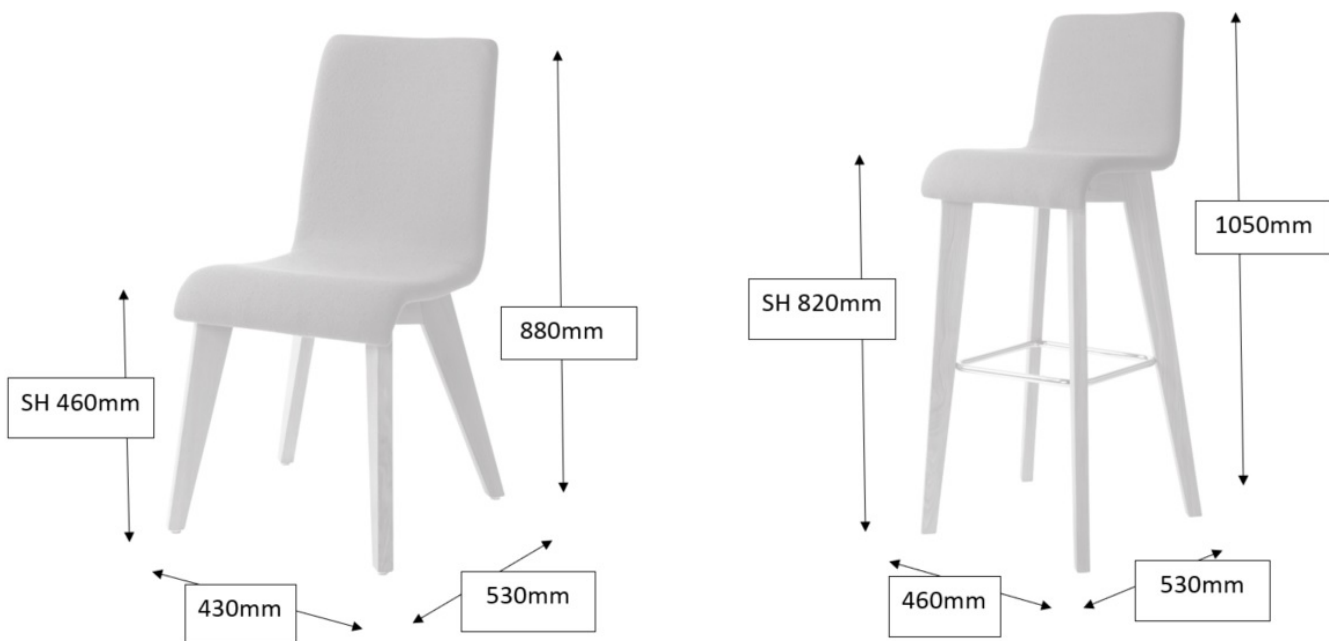

Dimensions (mm)

Features & Benefits

- 5 year warranty - This covers any manufacturing defect within period but does not cover 'fair wear & tear'
- Fire retardant foam - Suitable for contract use in commercial and educational environments
- Quality Oak frame construction - Strong quality construction suitable for high usage areas
- Available in a wide range of fabrics and vinyls - Many and varied colours, textures and looks available